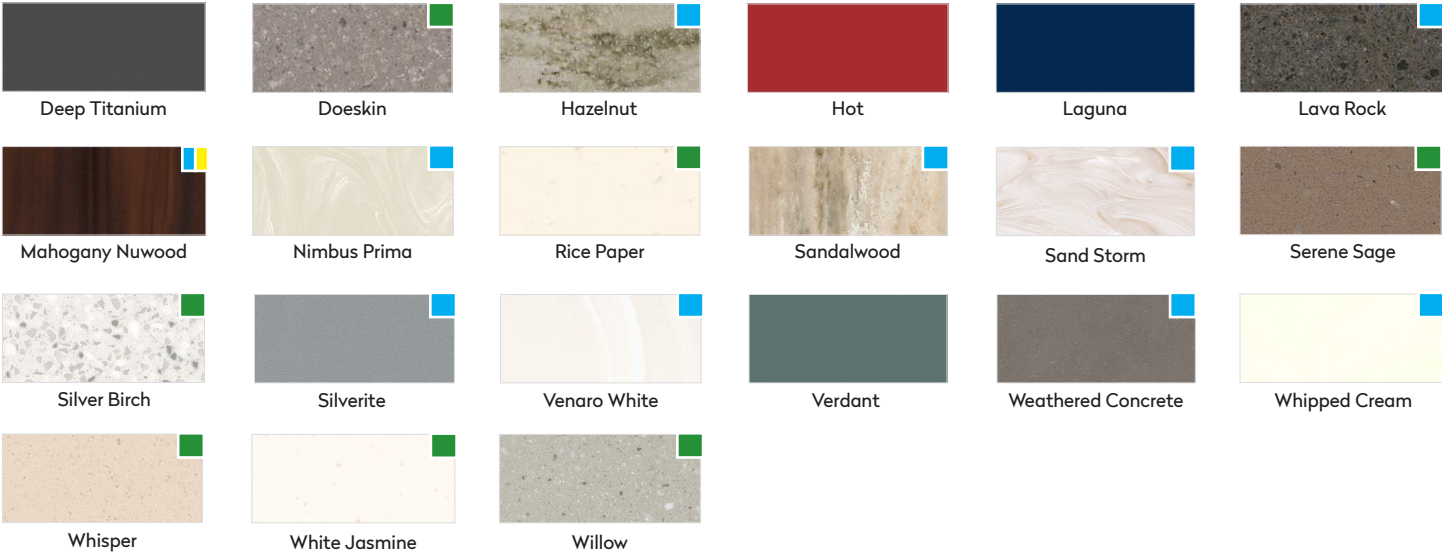

2020 COLOR SHEET

- The Corian® Terra Collection consists of colors made with pre-consumer recycled content.
- Corian® colors that contain direction and/or movement.

- Corian® colors that are available in 1/4" thickness.
- Corian® Solid Surface with Resilience Technology.™

GROUP 3 Continued >